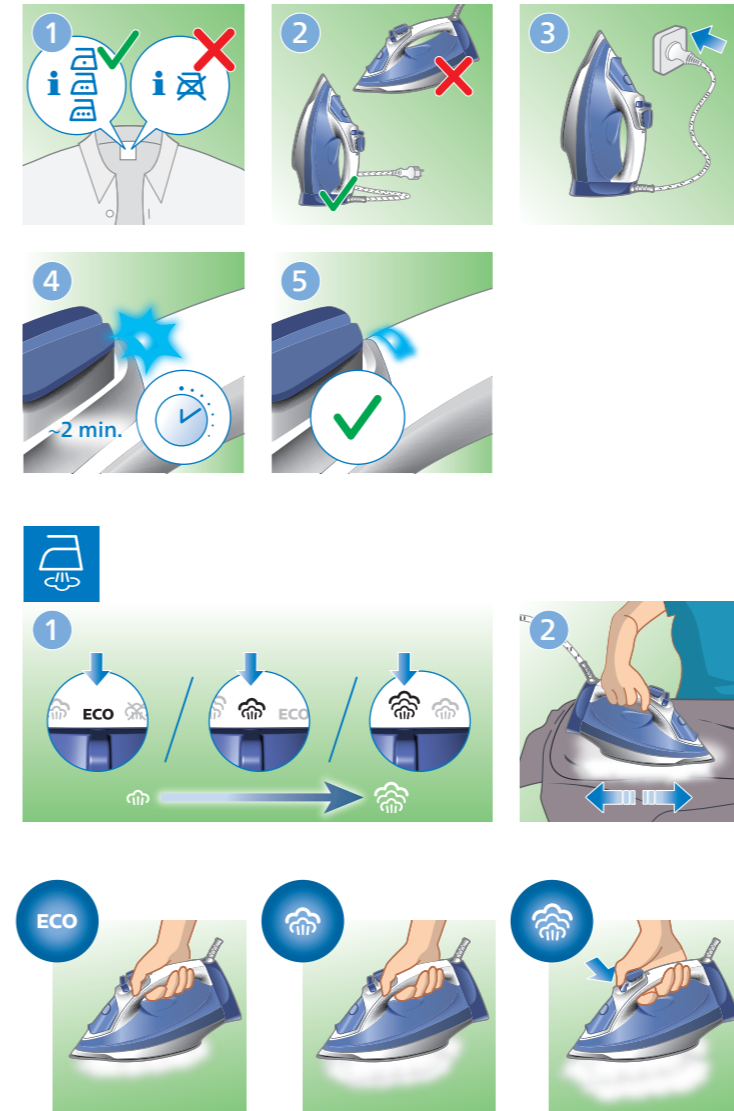

© 2021 Philips Domestic Appliances Holding B.V. All rights reserved.

4239.001.2220.2 (28/12/2021)

MIX Paper from responsible sources 證書負責任的森林管理 森林 FSC® C015589

1

2

2

3

SAFETY AUTO-OFF