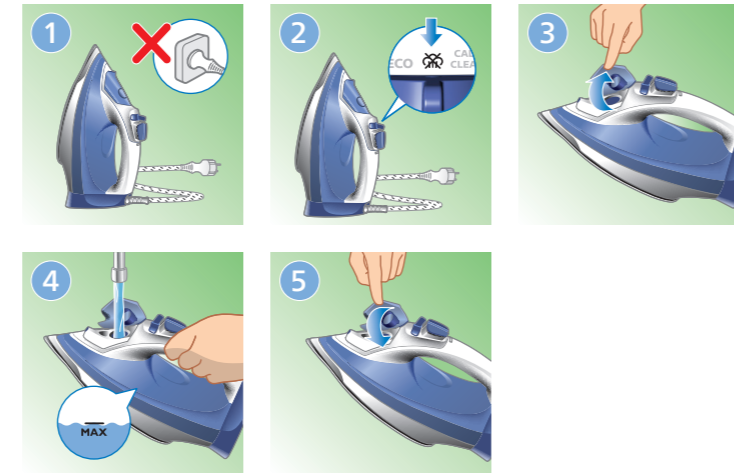

© 2021 Philips Domestic Appliances Holding B.V. All rights reserved.

4239.001.2220.2 (28/12/2021)

MIX Paper from responsible sources 證書負責任的森林管理 森林 FSC® C015589

1

2

2

3

SAFETY AUTO-OFF