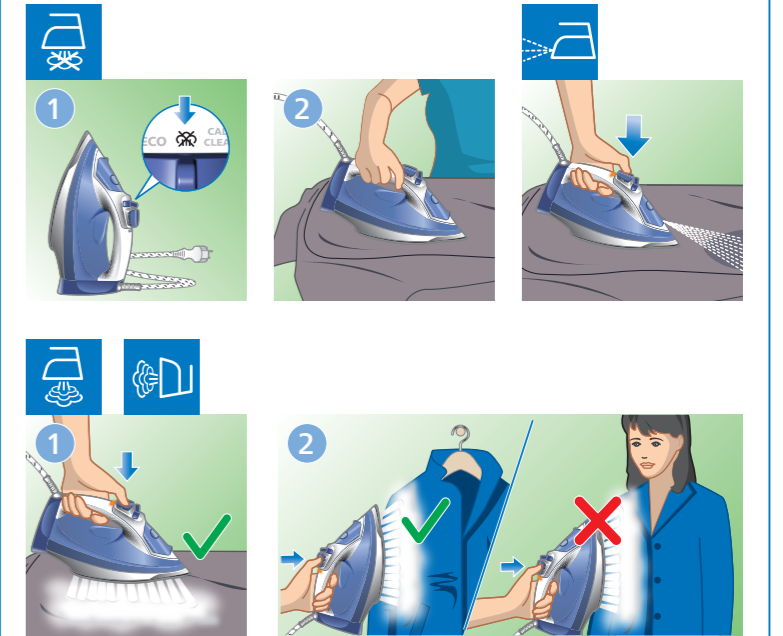

© 2021 Philips Domestic Appliances Holding B.V. All rights reserved.

4239.001.2220.2 (28/12/2021)

MIX Paper from responsible sources 證書負責任的森林管理 森林 FSC® C015589

1

2

2

3

SAFETY AUTO-OFF